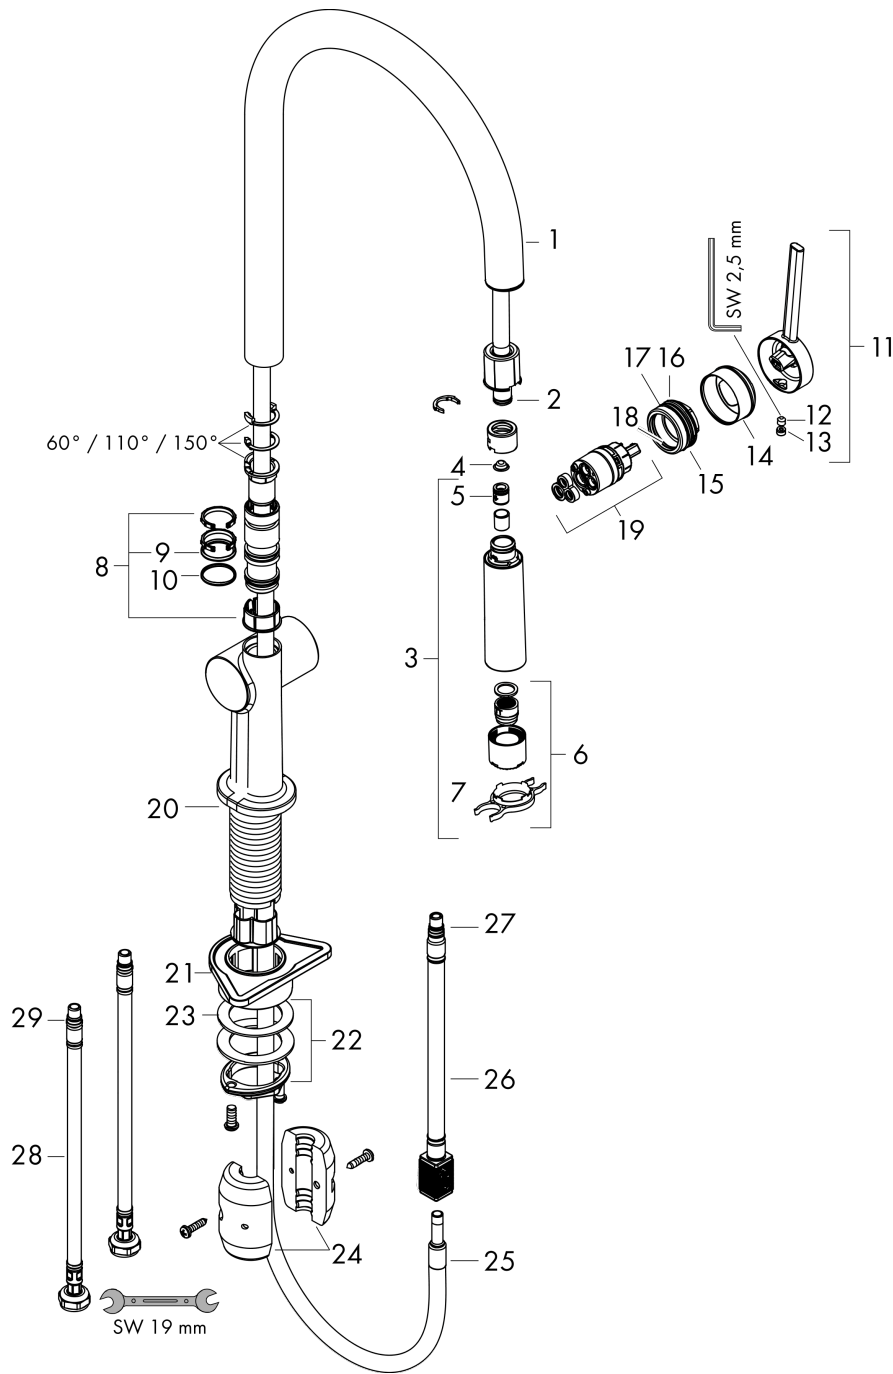

Talis M54

Single lever kitchen mixer 210, pull-out spray, 2jet

Surfaces: **Matt Black** Article Number: **72800670**

Description

product features

- ComfortZone 210
- swivel range adjustable in 4 steps 60°, 110°, 150° or 360°
- laminar spray, shower spray
- lockable shower diverter, spray returns through pressing spray diverter and spray returns automatically through handle closing
- quick connect hose
- connection dimension: DN15
- maximum flow rate at 3 bar: 8 l/min
- ceramic cartridge
- connection type: G 3/8 connections
- temperature limitation adjustable
- integrated non-return valve
- suitable for continuous flow water heaters

Exploded Drawing

Year of production: >04/20

Talis M54

Single lever kitchen mixer 210, pull-out spray, 2jet

Surfaces: **Matt Black** Article Number: **72800670**

Spare part list

Year of production: >04/20

Pos.	Description	Article Number	Price	PU
1	spout cpl.	93739670	-	1
2	O-ring 8x2	98112000	-	1
3	handspray	93741670	-	1
4	filter	98516000	-	1
5	non return valve DW 10	96456000	-	1
6	spray former	93342000	-	1
7	service tool	95910000	-	1
8	set of lever collars	98365000	-	1
9	O-ring 19x2	98426000	-	1
10	O-ring 20x1,5	98197000	-	1
11	handle	93736670	-	1
12	hollow set screw M5x5	98446000	-	1
13	screw cover	93735610	-	1
14	flange	93737670	-	1
15	nut	93738000	-	1
16	O-ring 25x1,5	98146000	-	1
17	O-ring 30x1,5	98433000	-	1
18	O-ring 29x2	98391000	-	1
19	cartridge, assy	93740000	-	1
20	O-ring 36x3	98052000	-	1
21	support	97523000	-	1
22	fixing set (Ø 34)	95049000	-	1
23	lever collar	97548000	-	1
24	weight	92500000	-	1
25	hose	93745000	-	1
26	hose	93744000	-	1
27	O-ring 7x1,5	98422000	-	1
28	connection hose 900 mm M8x0,75 G3/8	93746000	-	1
29	O-ring 6,6x1,6	93019000	-	1
a	set of adapters	93395000	-	1