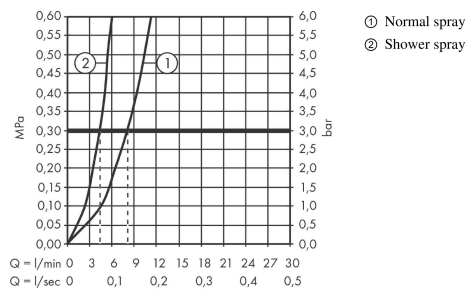

Talis M54

Single lever kitchen mixer 210, pull-out spray, 2jet

Surfaces: **Matt Black** Article Number: **72800670**

Description

product features

- ComfortZone 210
- swivel range adjustable in 4 steps 60°, 110°, 150° or 360°
- laminar spray, shower spray
- lockable shower diverter, spray returns through pressing spray diverter and spray returns automatically through handle closing
- quick connect hose
- connection dimension: DN15
- maximum flow rate at 3 bar: 8 l/min
- ceramic cartridge
- connection type: G 3/8 connections
- temperature limitation adjustable
- integrated non-return valve
- suitable for continuous flow water heaters

Technology

Design awards

reddot winner 2020

Product image

Scale drawing

Talis M54
Single lever kitchen mixer 210, pull-out spray, 2jet
 Surfaces: **Matt Black** Article Number: **72800670**

Flowchart

Talis M54
 Single lever kitchen mixer 210, pull-out spray, 2jet
 Surfaces: **Matt Black** Article Number: **72800670**