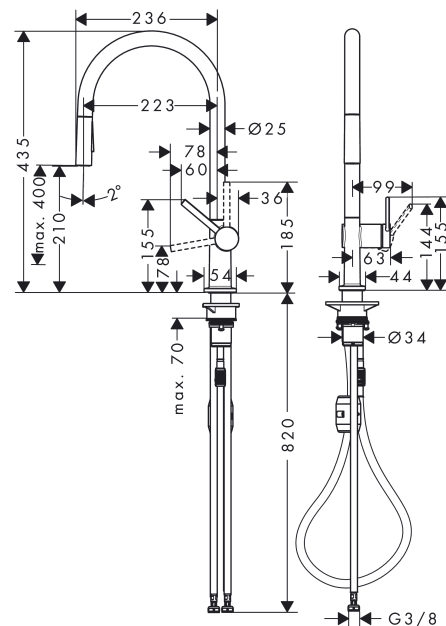

Technology

Design awards

reddot winner 2020

Product image

Scale drawing

Talis M54
Single lever kitchen mixer 210, pull-out spray, 2jet
 Surfaces: **Matt Black** Article Number: **72800670**

Flowchart

Talis M54
 Single lever kitchen mixer 210, pull-out spray, 2jet
 Surfaces: **Matt Black** Article Number: **72800670**

Exploded Drawing

Year of production: >04/20

Talis M54

Single lever kitchen mixer 210, pull-out spray, 2jet

Surfaces: **Matt Black** Article Number: **72800670**

Spare part list

Year of production: >04/20

Pos.	Description	Article Number	Price	PU
1	spout cpl.	93739670	-	1
2	O-ring 8x2	98112000	-	1
3	handspray	93741670	-	1
4	filter	98516000	-	1
5	non return valve DW 10	96456000	-	1
6	spray former	93342000	-	1
7	service tool	95910000	-	1
8	set of lever collars	98365000	-	1
9	O-ring 19x2	98426000	-	1
10	O-ring 20x1,5	98197000	-	1
11	handle	93736670	-	1
12	hollow set screw M5x5	98446000	-	1
13	screw cover	93735610	-	1
14	flange	93737670	-	1
15	nut	93738000	-	1
16	O-ring 25x1,5	98146000	-	1
17	O-ring 30x1,5	98433000	-	1
18	O-ring 29x2	98391000	-	1
19	cartridge, assy	93740000	-	1
20	O-ring 36x3	98052000	-	1
21	support	97523000	-	1
22	fixing set (Ø 34)	95049000	-	1
23	lever collar	97548000	-	1
24	weight	92500000	-	1
25	hose	93745000	-	1
26	hose	93744000	-	1
27	O-ring 7x1,5	98422000	-	1
28	connection hose 900 mm M8x0,75 G3/8	93746000	-	1
29	O-ring 6,6x1,6	93019000	-	1
a	set of adapters	93395000	-	1